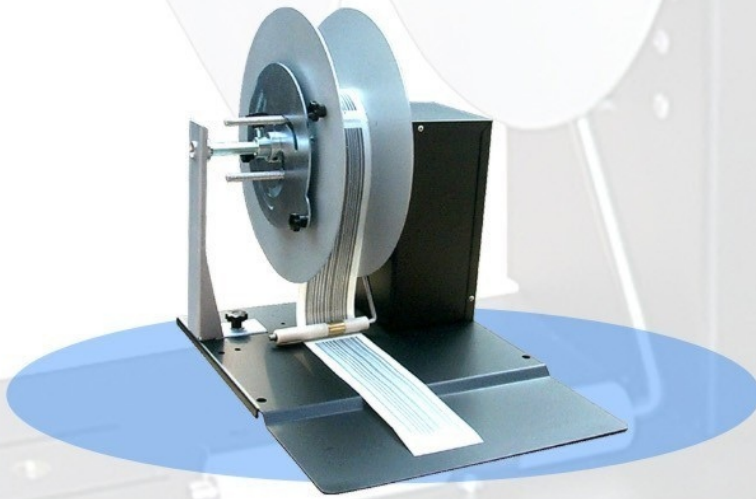

Label Rewinders

Model R1150

Features

Right Rewinder
Roll Diameter up to 9,85"
Speed 225rpm
Label Width up to 4,73"
Core Size from 1,65" up to 4,65"
Power supply 115/18 Vac

Model R2000

Features

Right Rewinder
Roll Diameter up to 11,82"
Speed 120rpm
Label Width up to 4,73"
Core Size from 1,65" up to 4,65"
Support for heavy and large roll
Power supply 115/18 Vac

Model R500

Features

Right Rewinder
Roll Diameter up to 9.85"
Speed 120rpm
Label Width up to 4,73"
Core Size 1"
Power supply 115/18 Vac